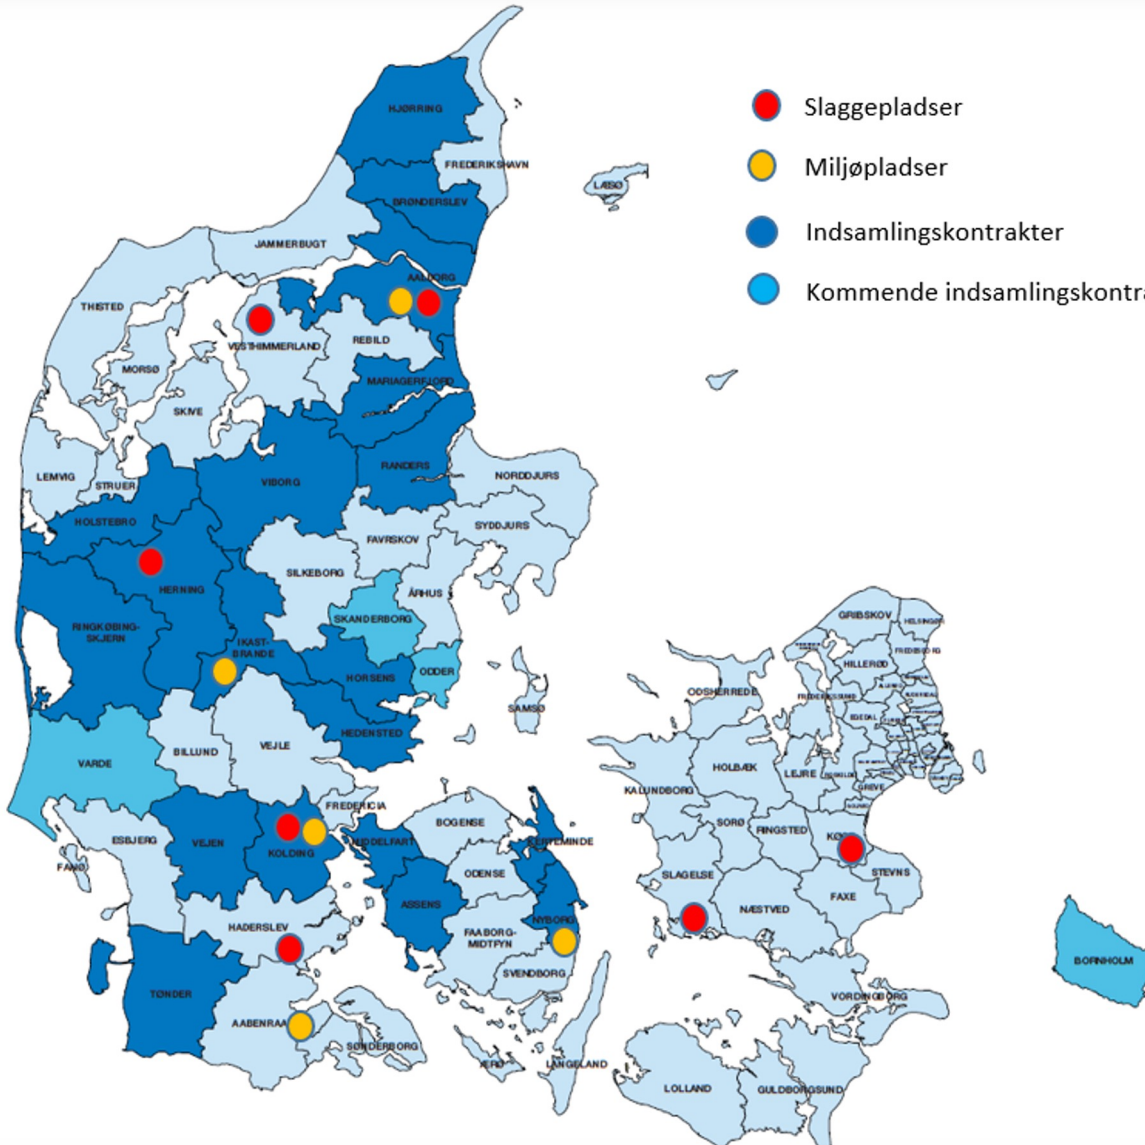

A modern, multi-story building with a white facade and dark brown accents. A prominent feature is a white spiral staircase on the exterior. The building is set against a clear blue sky, with some bare tree branches in the foreground. A blue sign with white text is visible on the upper part of the building.

meldgaard

- helt naturligt!

Meldgaard Grupper

A view of the same building from a different angle, showing a white facade with several rectangular windows. The building is situated on a slight rise with some greenery in the foreground.

Freddy Fogh Sørensen
Afdelingschef – Meldgaard Miljø
Mail ffs@meldgaard.com
Mobil 20337321

Meldgaard Gruppen

En familieejet virksomhed etableret i 1970

- Ca. 770 medarbejdere
- Ca. 450. lastbiler, heraf ca. 270 renovationsbiler
- 18 selvstændig afdelinger
- 25 eksterne adresser/pladser i Danmark
- Omsætter for ca. 1,3 mia.

Meldgaard Miljø A/S

- Slaggepladser
- Miljøpladser
- Indsamlingskontrakter
- Kommende indsamlingskontrakter

- 550 medarbejder
- 22 indsamlingskontrakter
- 7 slaggepladser
- 5 miljøpladser

Ca. 700 mill. i omsætning